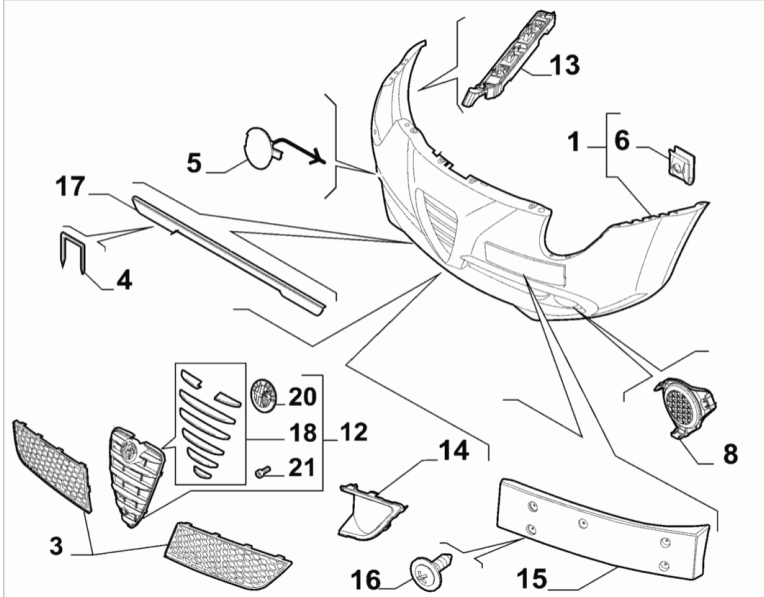

# MiTo Front Bumper Guide

## Original front-end (fog-light surrounds moulded into bumper)

Item.	Part No.	Description
1	71777562	Front bumper
3	156084787	Grille, RH
3	156084788	Grille, LH
4	46768065	Clip
5	156084391	Plug
6	14368974	Bracket
8	156087796	Plug, RH
8	156087799	Plug, LH
12	156100201	Grille
13	50510294	Bracket, RH (same for all MiTos)
13	50510295	Bracket, LH (same for all MiTos)
14	50514919	Conveyor, RH
14	50514920	Conveyor, LH
15	156088810	Number Plate Support
16	15538777	Screw
17	50516271	Spoiler

## Mid-production front end (QV and 2012 facelift)

Item.	Part No.	Description
1	71777568	Front bumper
2	156087796	Plug, RH
2	156087799	Plug, LH
3	156099904	Grille, RH
3	156099906	Grille, LH
4	156100201	Grille
5	156084391	Plug
6	50516271	Spoiler
7	50514919	Conveyor, RH
7	50514920	Conveyor, LH
8	46768065	Clip
9	14368974	Bracket
10	156099841	Frame Rod Kit
11	46558973	Make Medallion
12	14304124	Screw

## Facelift 2016-on front end

Item.	Part No.	Description
1	156129748	Front bumper
2	156116235	Ornament, RH
2	156116239	Plug, LH
3	156114853	Grille
4	156129749	Plug
5	50516271	Spoiler
6	50539804	Protection, RH
6	50539805	Protection, LH
7	46768065	Clip
8	14368974	Bracket
9	50541293	Ornament
10	14304124	Screw
11	15534509	Screw
12	156119184	Grille
13	13287877	Screw
	156118855	Number Plate Support