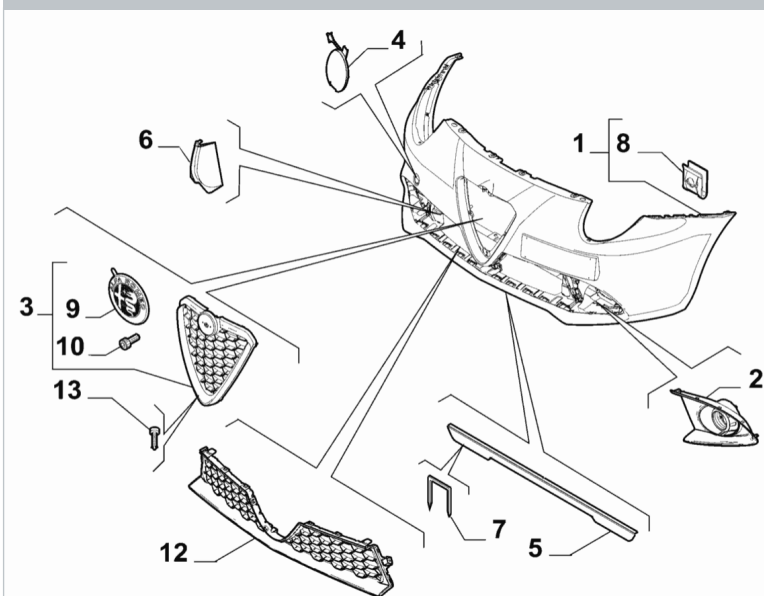

## Original front-end (fog-light surrounds moulded into bumper)

Item.	Part No.	Description
1	71777562	Front bumper
3	156084787	Grille, RH
3	156084788	Grille, LH
4	46768065	Clip
5	156084391	Plug
6	14368974	Bracket
8	156087796	Plug, RH
8	156087799	Plug, LH
12	156100201	Grille
13	50510294	Bracket, RH (same for all MiTos)
13	50510295	Bracket, LH (same for all MiTos)
14	50514919	Conveyor, RH
14	50514920	Conveyor, LH
15	156088810	Number Plate Support
16	15538777	Screw
17	50516271	Spoiler

## Mid-production front end (QV and 2012 facelift)

Item.	Part No.	Description
1	71777568	Front bumper
2	156087796	Plug, RH
2	156087799	Plug, LH
3	156099904	Grille, RH
3	156099906	Grille, LH
4	156100201	Grille
5	156084391	Plug
6	50516271	Spoiler
7	50514919	Conveyor, RH
7	50514920	Conveyor, LH
8	46768065	Clip
9	14368974	Bracket
10	156099841	Frame Rod Kit
11	46558973	Make Medallion
12	14304124	Screw

## Facelift 2016-on front end

Item.	Part No.	Description
1	156129748	Front bumper
2	156116235	Ornament, RH
2	156116239	Plug, LH
3	156114853	Grille
4	156129749	Plug
5	50516271	Spoiler
6	50539804	Protection, RH
6	50539805	Protection, LH
7	46768065	Clip
8	14368974	Bracket
9	50541293	Ornament
10	14304124	Screw
11	15534509	Screw
12	156119184	Grille
13	13287877	Screw
	156118855	Number Plate Support