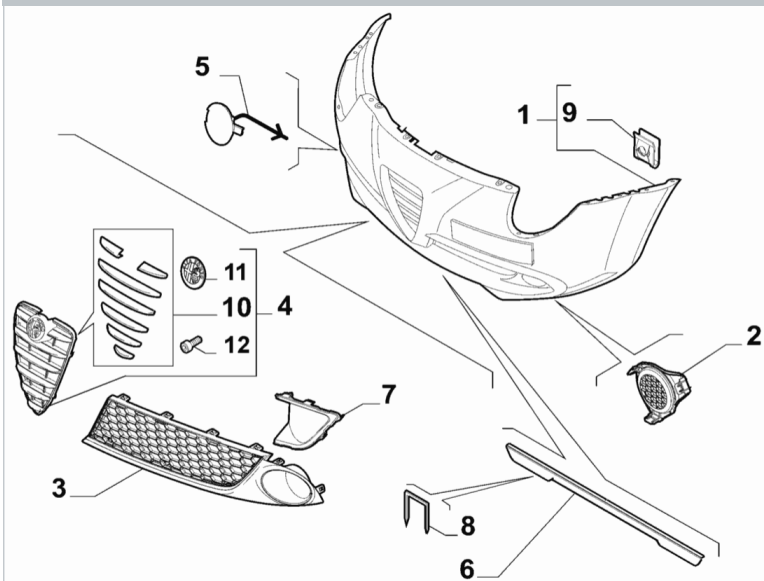

# MiTo Front Bumper Guide

## Original front-end (fog-light surrounds moulded into bumper)

Item.	Part No.	Description
1	71777562	Front bumper
3	156084787	Grille, RH
3	156084788	Grille, LH
4	46768065	Clip
5	156084391	Plug
6	14368974	Bracket
8	156087796	Plug, RH
8	156087799	Plug, LH
12	156100201	Grille
13	50510294	Bracket, RH (same for all MiTos)
13	50510295	Bracket, LH (same for all MiTos)
14	50514919	Conveyor, RH
14	50514920	Conveyor, LH
15	156088810	Number Plate Support
16	15538777	Screw
17	50516271	Spoiler

## Mid-production front end (QV and 2012 facelift)

Item.	Part No.	Description
1	71777568	Front bumper
2	156087796	Plug, RH
2	156087799	Plug, LH
3	156099904	Grille, RH
3	156099906	Grille, LH
4	156100201	Grille
5	156084391	Plug
6	50516271	Spoiler
7	50514919	Conveyor, RH
7	50514920	Conveyor, LH
8	46768065	Clip
9	14368974	Bracket
10	156099841	Frame Rod Kit
11	46558973	Make Medallion
12	14304124	Screw

## Facelift 2016-on front end

Item.	Part No.	Description
1	156129748	Front bumper
2	156116235	Ornament, RH
2	156116239	Plug, LH
3	156114853	Grille
4	156129749	Plug
5	50516271	Spoiler
6	50539804	Protection, RH
6	50539805	Protection, LH
7	46768065	Clip
8	14368974	Bracket
9	50541293	Ornament
10	14304124	Screw
11	15534509	Screw
12	156119184	Grille
13	13287877	Screw
	156118855	Number Plate Support